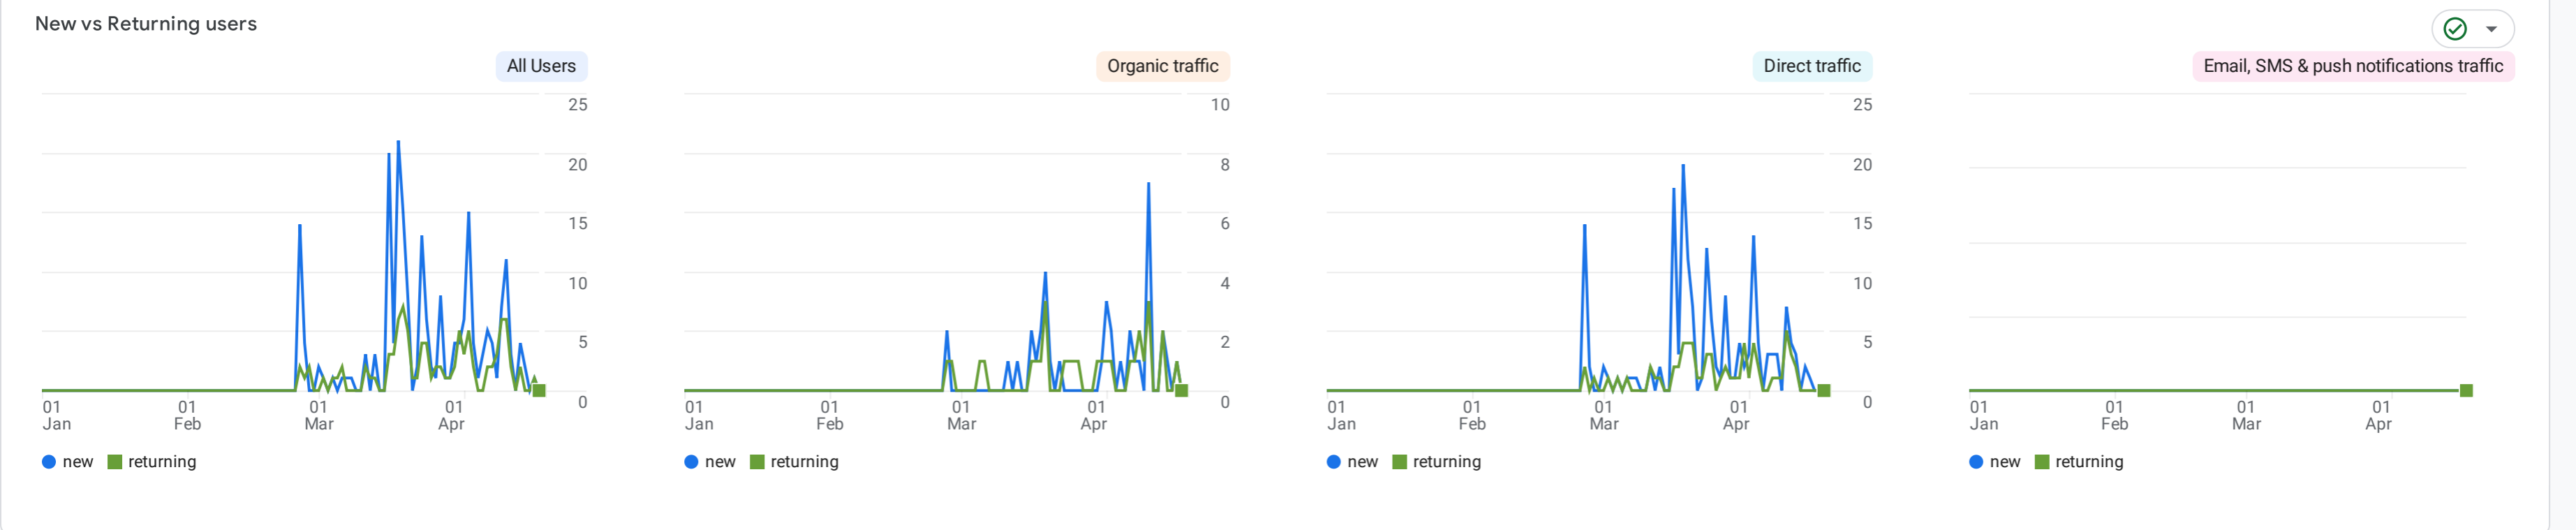

First user source / medium	Active users
No data available	

Sessions by Session source / medium

Session source / medium	Sessions
(direct) / (none)	298
google / organic	67
linkedin.com / referral	16
bing / organic	8
mail.google.com / referral	4
docs.google.com / referral	2
m.facebook.com / referral	1

Session source / medium	Sessions
google / organic	67
linkedin.com / referral	16
bing / organic	8
m.facebook.com / referral	1

Session source / medium	Sessions
(direct) / (none)	298

Session source / medium	Sessions
No data available	